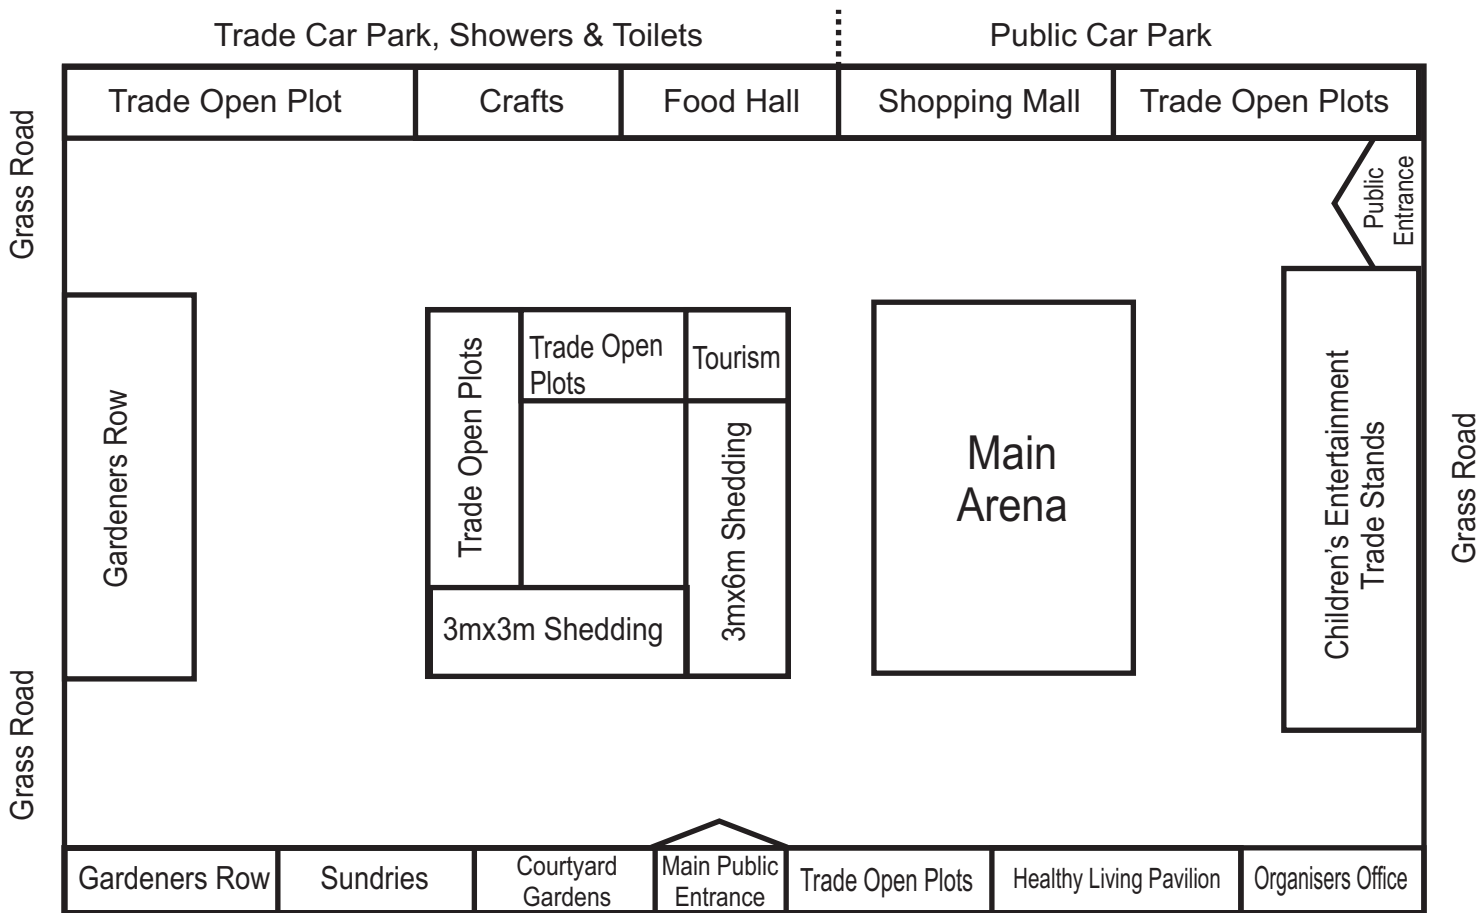

# Show Plans - Lotherton Hall Show

Trade Stand Car Park

Public Car Parks

Public Entrance

# Show Plans - Southport Show

# Show Plans - Epworth Show

The layout may change due to land conditions, weather and/or organiser's discretion